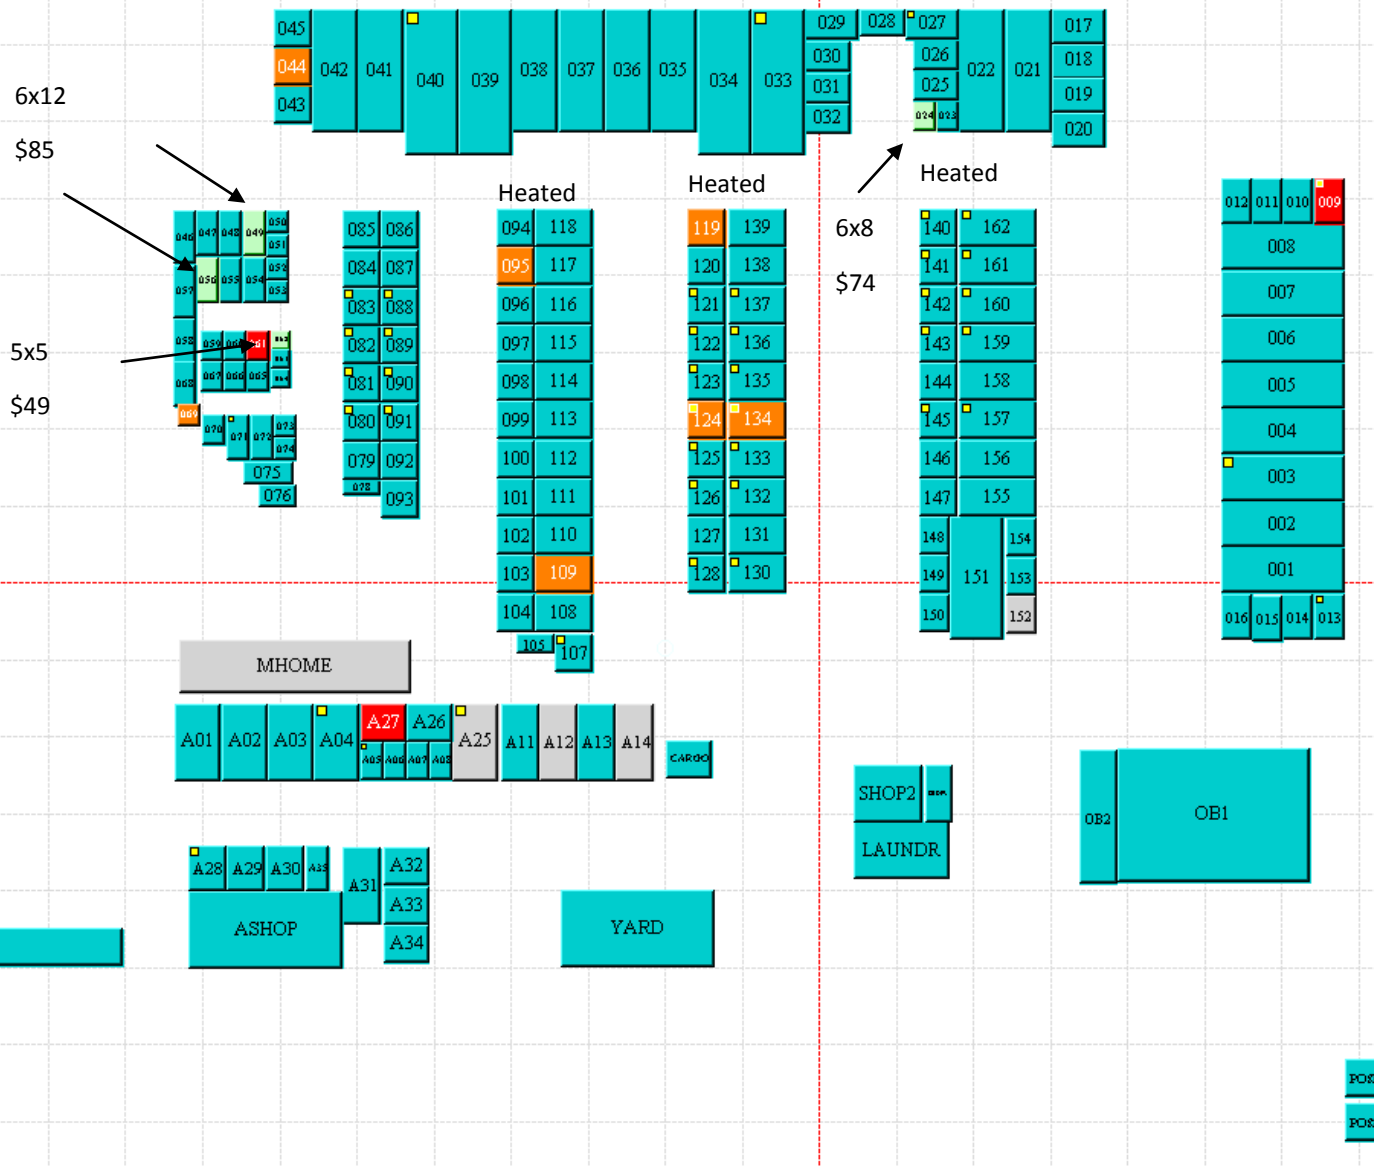

Nestucca Ridge Storage

(503) 965-RENT (7368)

= Available

= Soon to be Available

\$50

Security
Deposit

Airport
Annex
facility*

POS1
POS2

*Leak disclosure required for all units in this building

12/13/2017