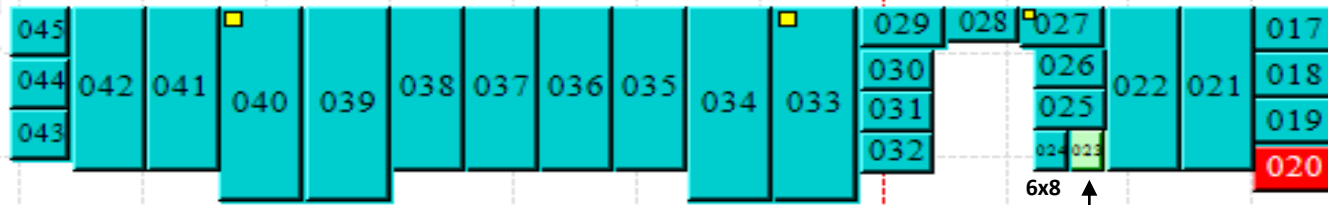

Nestucca Ridge Storage

(503) 965-RENT (7368)

Available = Available Soon to be Available = Soon to be Available

\$50 Security Deposit on all units

Airport Annex Facility*
*Leak Disclosure required for all units in the west building