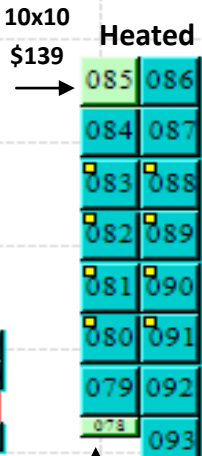

Nestucca Ridge Storage

(503) 965-RENT (7368)

Available = Available Soon to be Available = Soon to be Available

\$50 Security Deposit on all units

Airport Annex Facility*
*Leak Disclosure required for all units in the west building