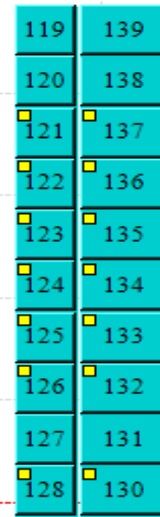

# Nestucca Ridge Storage

(503) 965-RENT (7368)

= Available     = Soon to be Available

**\$50 Security Deposit on all units**

6x6  
\$74

Heated

Heated

Heated

Heated

10x20  
With  
Shelves  
\$225

10x15  
\$174

Airport Annex Facility\*

\*Leak Disclosure required for all units in the west building

12x20  
\$110

11/09/2018