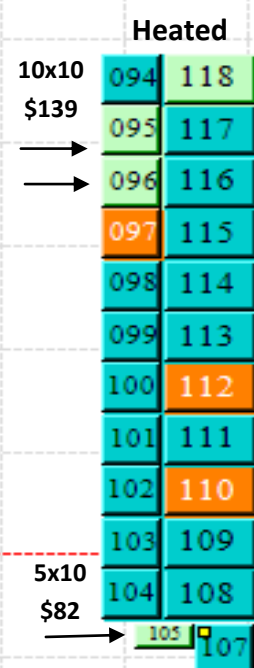

Nestucca Ridge Storage

(503) 965-RENT (7368)

Available = Available Soon to be Available = Soon to be Available

\$50 Security Deposit on all units

Airport Annex Facility*
*Leak Disclosure required for all units in the west building