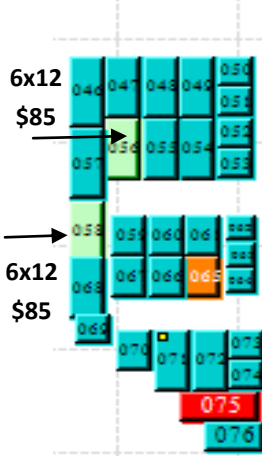

Nestucca Ridge Storage

(503) 965-RENT (7368)

Available = Available Soon to be Available = Soon to be Available

\$50 Security Deposit on all units

Airport Annex Facility*
*Leak Disclosure required for all units in the west building