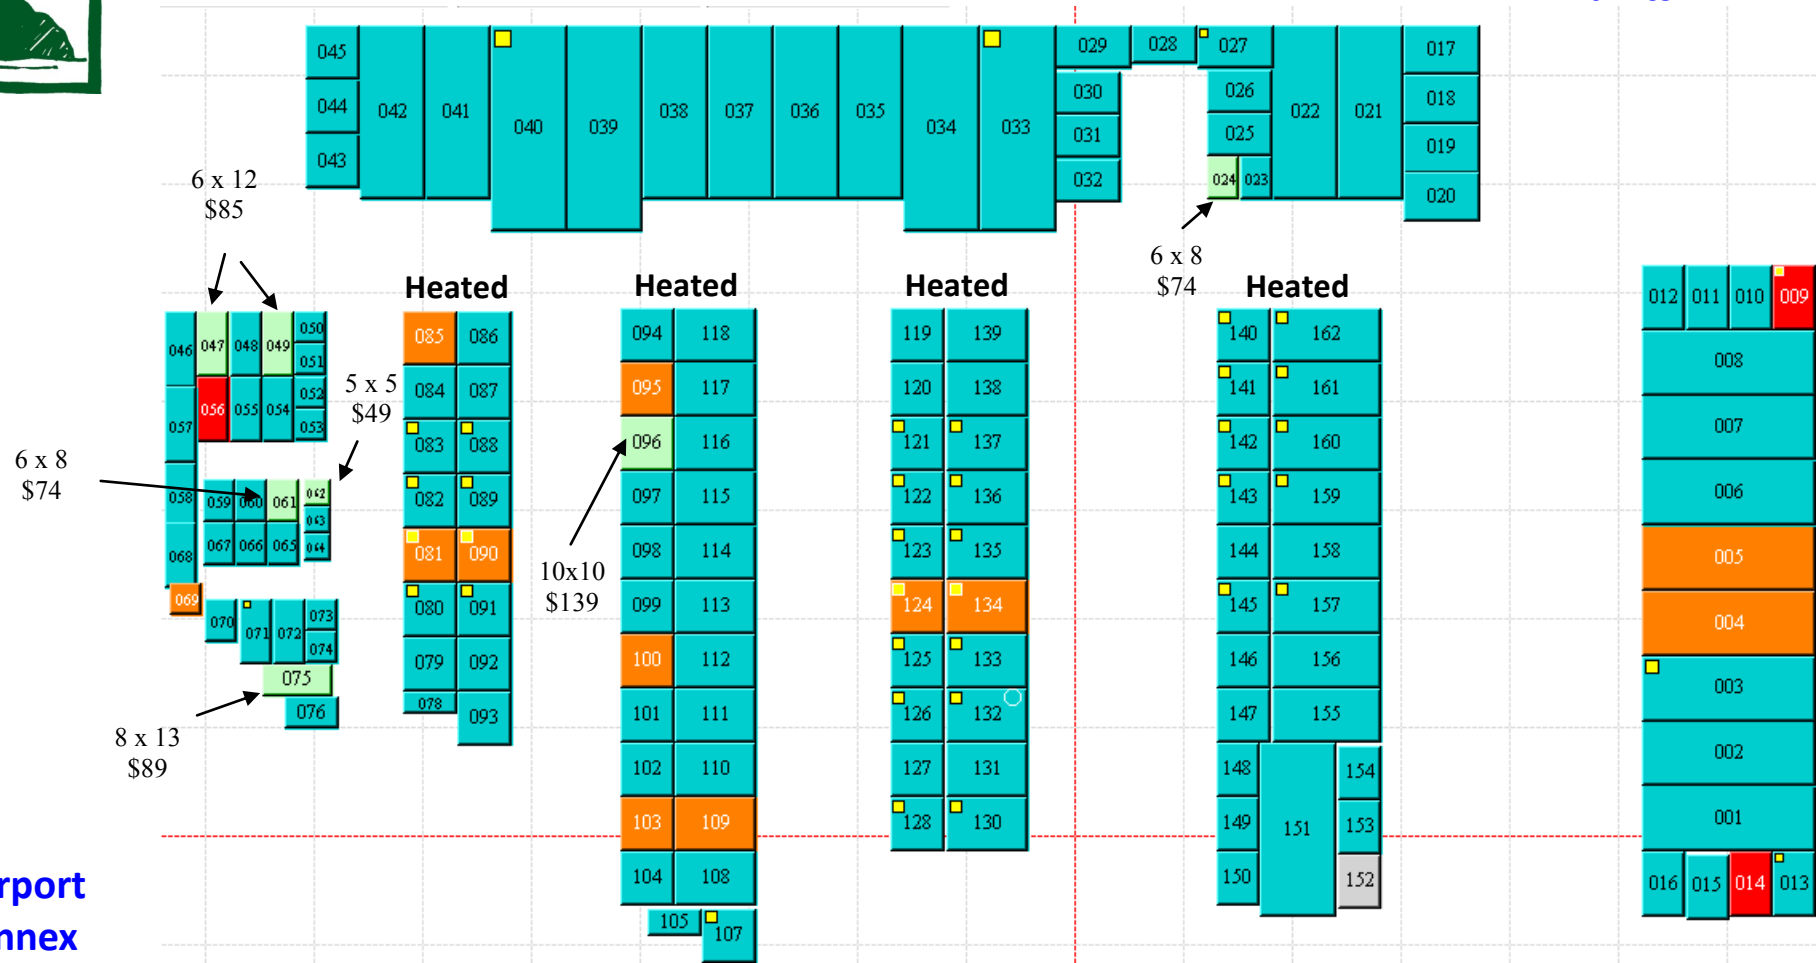

Nestucca Ridge Storage

(503) 965-RENT (7368)

\$50 Security Deposit on all units

= Available
 = Soon to be Available

Airport Annex Facility*

***Leak disclosure required for all units in this building**

02/16/2018