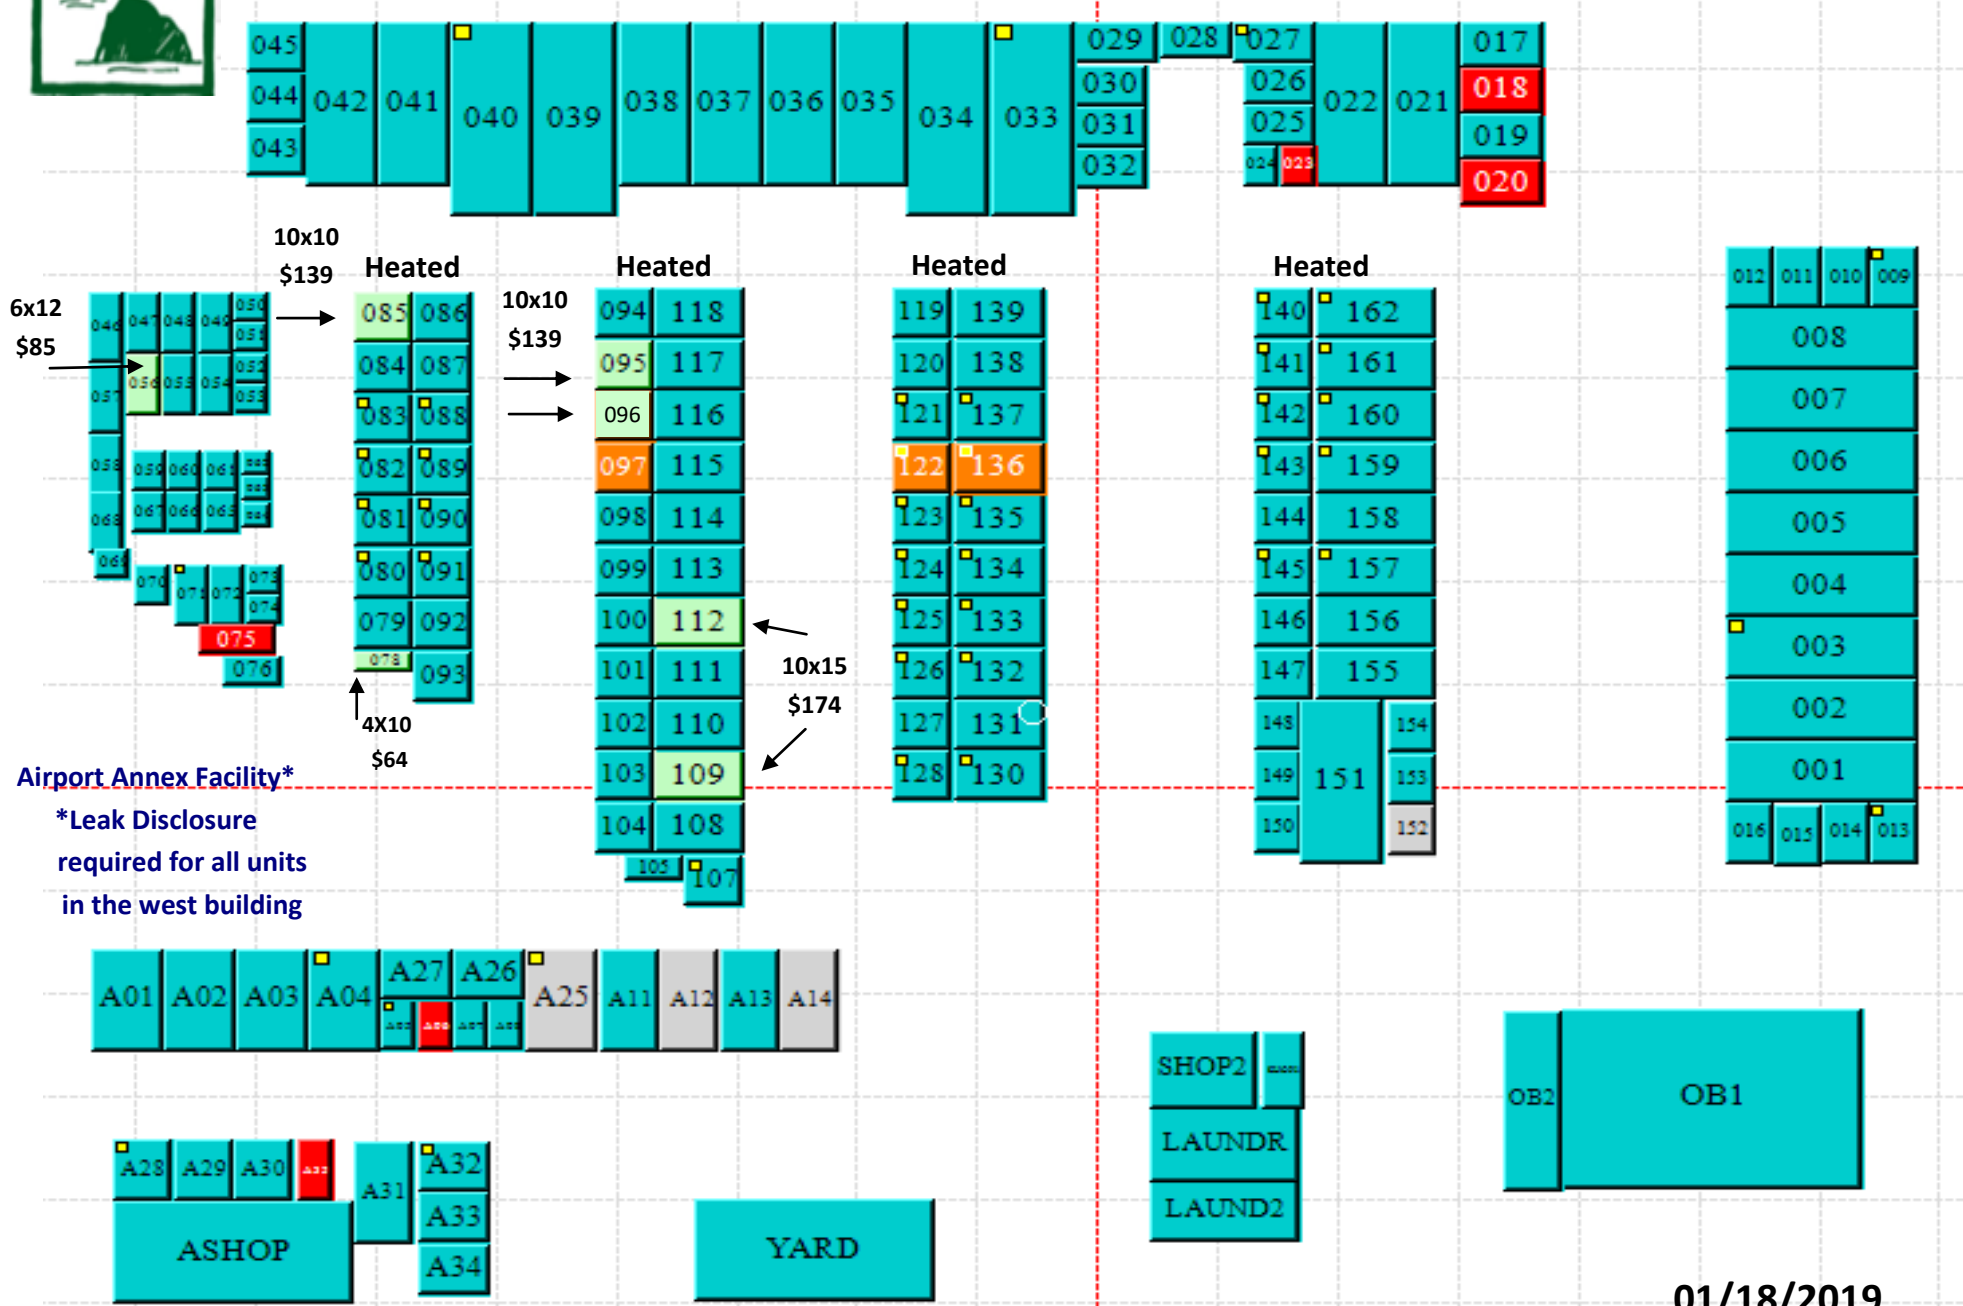

Nestucca Ridge Storage

(503) 965-RENT (7368)

Available = Available Soon to be Available = Soon to be Available

\$50 Security Deposit on all units

Airport Annex Facility*
*Leak Disclosure required for all units in the west building