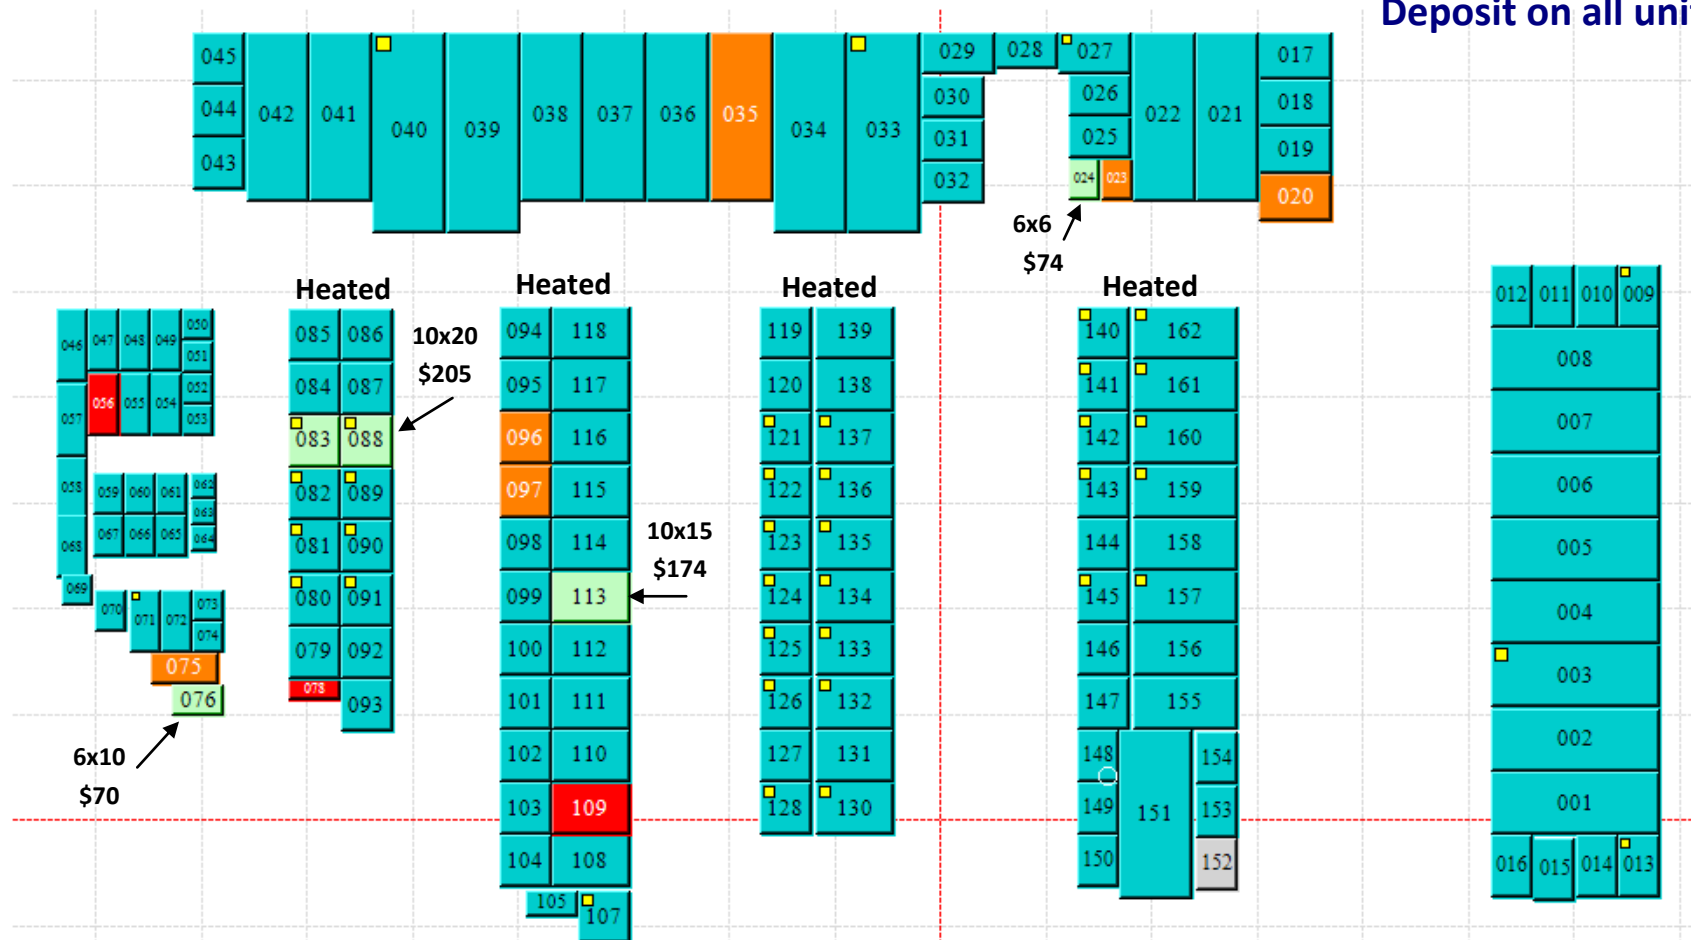

Nestucca Ridge Storage

(503) 965-RENT (7368)

= Available = Soon to be Available

\$50 Security Deposit on all units

Airport Annex Facility*
*Leak Disclosure required for all units in the west building

10/19/2018