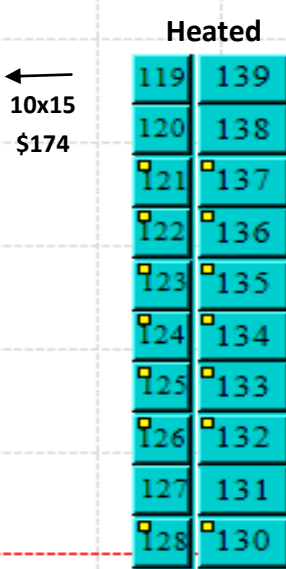

Nestucca Ridge Storage

(503) 965-RENT (7368)

Available = Available Soon to be Available = Soon to be Available

\$50 Security Deposit on all units

Airport Annex Facility*
*Leak Disclosure required for all units in the west building