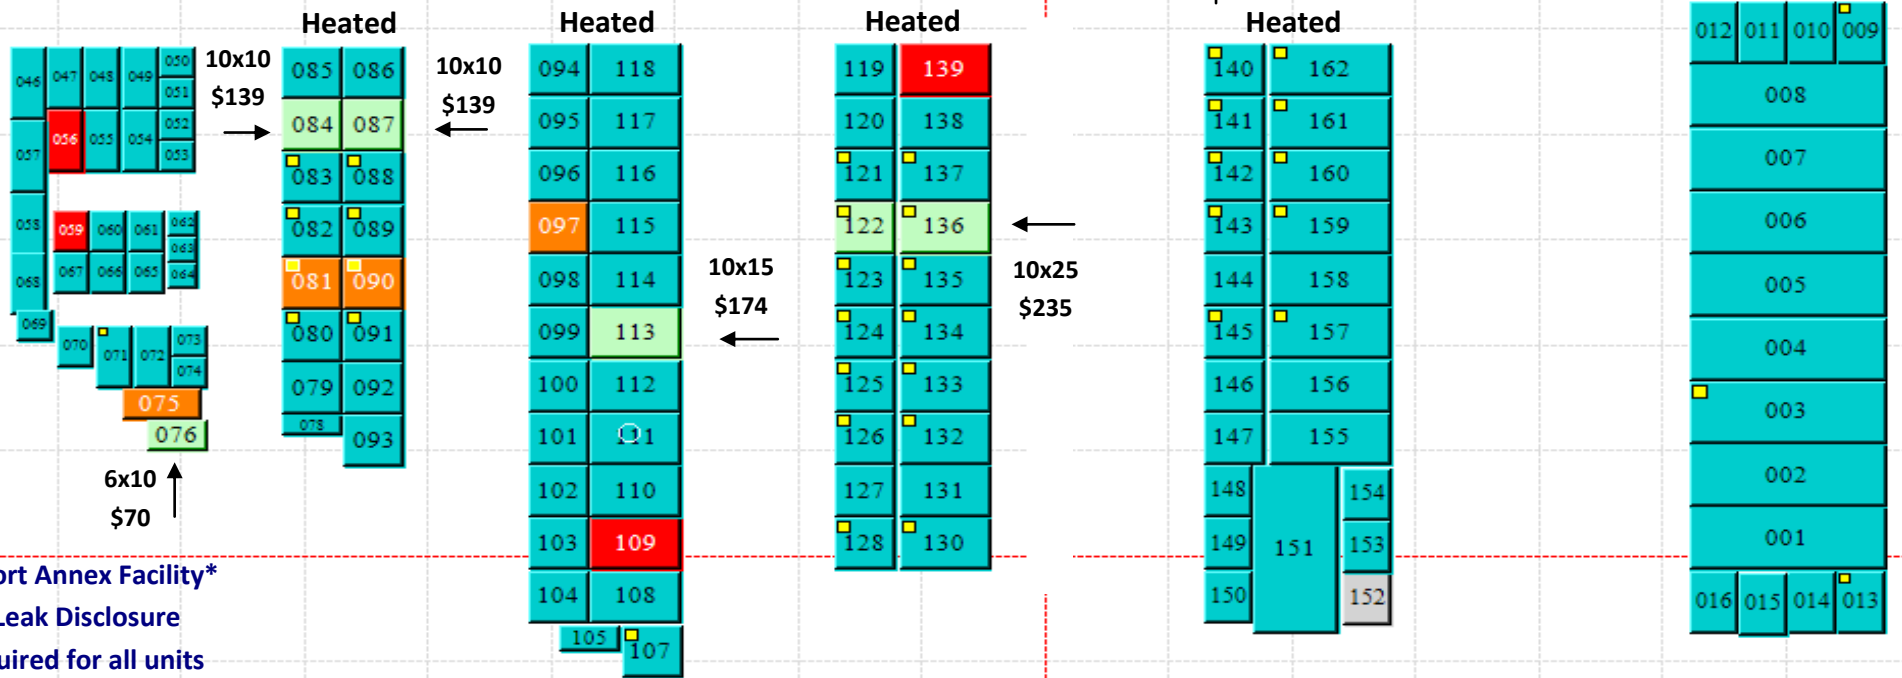

# Nestucca Ridge Storage

(503) 965-RENT (7368)

= Available     = Soon to be Available

**\$50 Security Deposit on all units**

6x8  
\$74

Airport Annex Facility\*  
\*Leak Disclosure required for all units in the west building