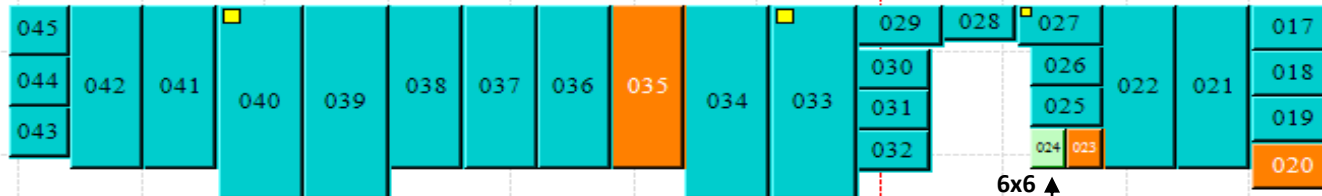

# Nestucca Ridge Storage

(503) 965-RENT (7368)

= Available     = Soon to be Available

**\$50 Security Deposit on all units**

6x6  
\$74

Heated

Heated

Heated

Heated

10x20  
With  
Shelves  
\$225

10x15  
\$174

Airport Annex Facility\*

\*Leak Disclosure required for all units in the west building

12x20  
\$110

11/09/2018