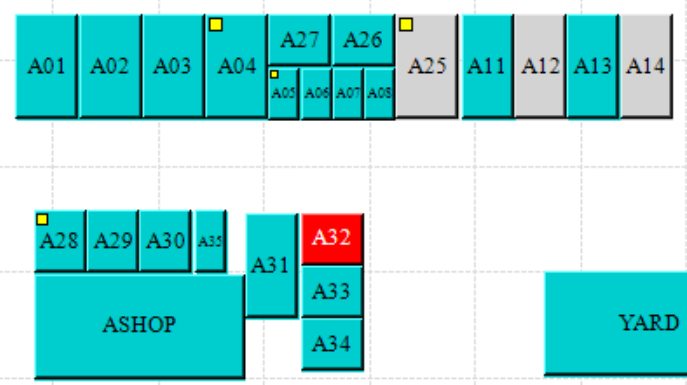

Nestucca Ridge Storage

(503) 965-RENT (7368)

= Available = Soon to be Available

\$50 Security Deposit on all units

Airport Annex Facility*
*Leak Disclosure required for all units in the west building

10/19/2018