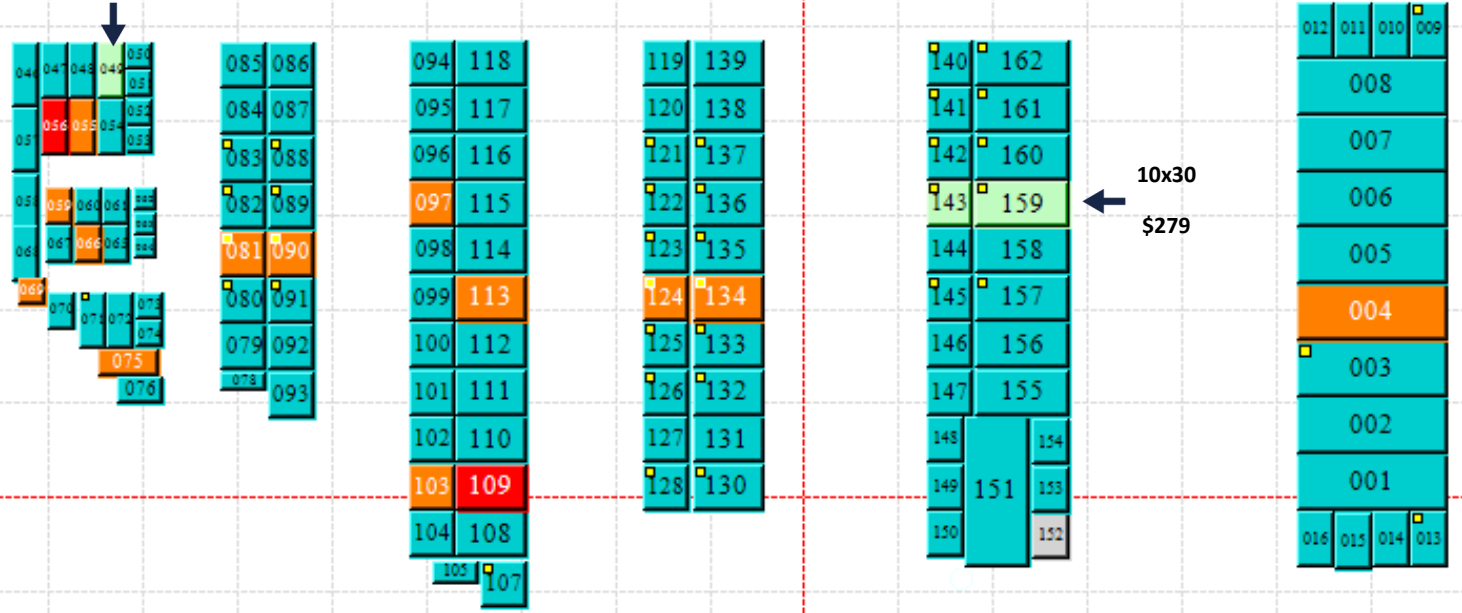

# Nestucca Ridge Storage

(503) 965-RENT (7368)

☐ = Available

☐ = Soon to be Available

\$50 Security

Deposit on all units

Airport Annex Facility\*

\*Leak Disclosure

required for all units in this building

10x20

\$135

08/03/2018