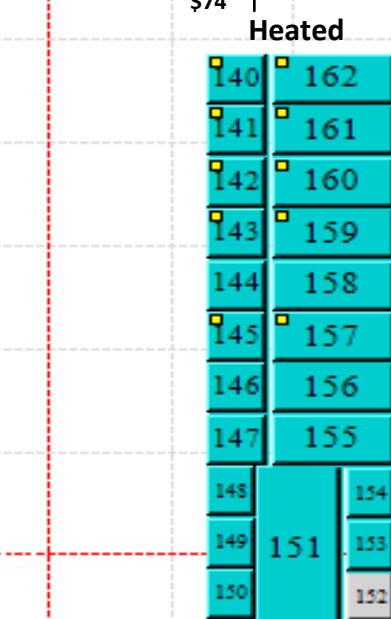

Nestucca Ridge Storage

(503) 965-RENT (7368)

Available = Available Soon to be Available = Soon to be Available

\$50 Security Deposit on all units

Airport Annex Facility*
*Leak Disclosure required for all units in the west building