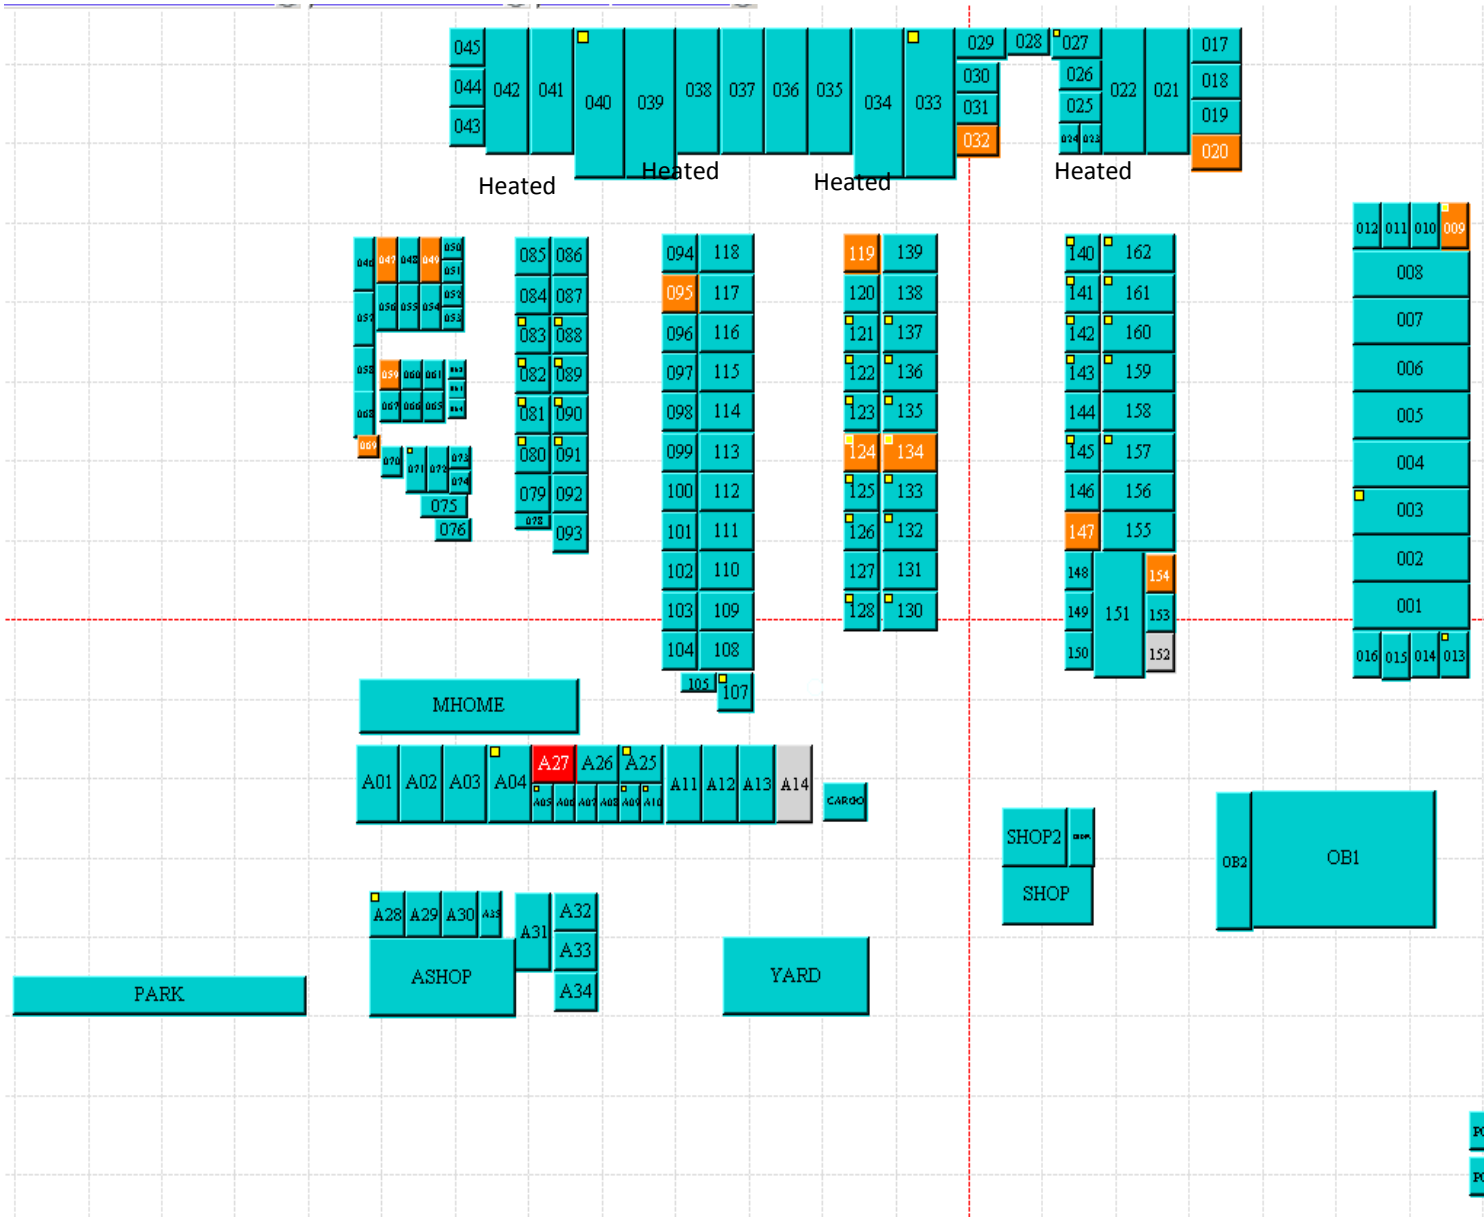

# Nestucca Ridge Storage

(503) 965-RENT (7368)

= Available

= Soon to be Available

**\$50 Security Deposit on all Units**

**Airport Annex facility\***

**\*Leak disclosure required for all units in this building**

**9/14/2017**