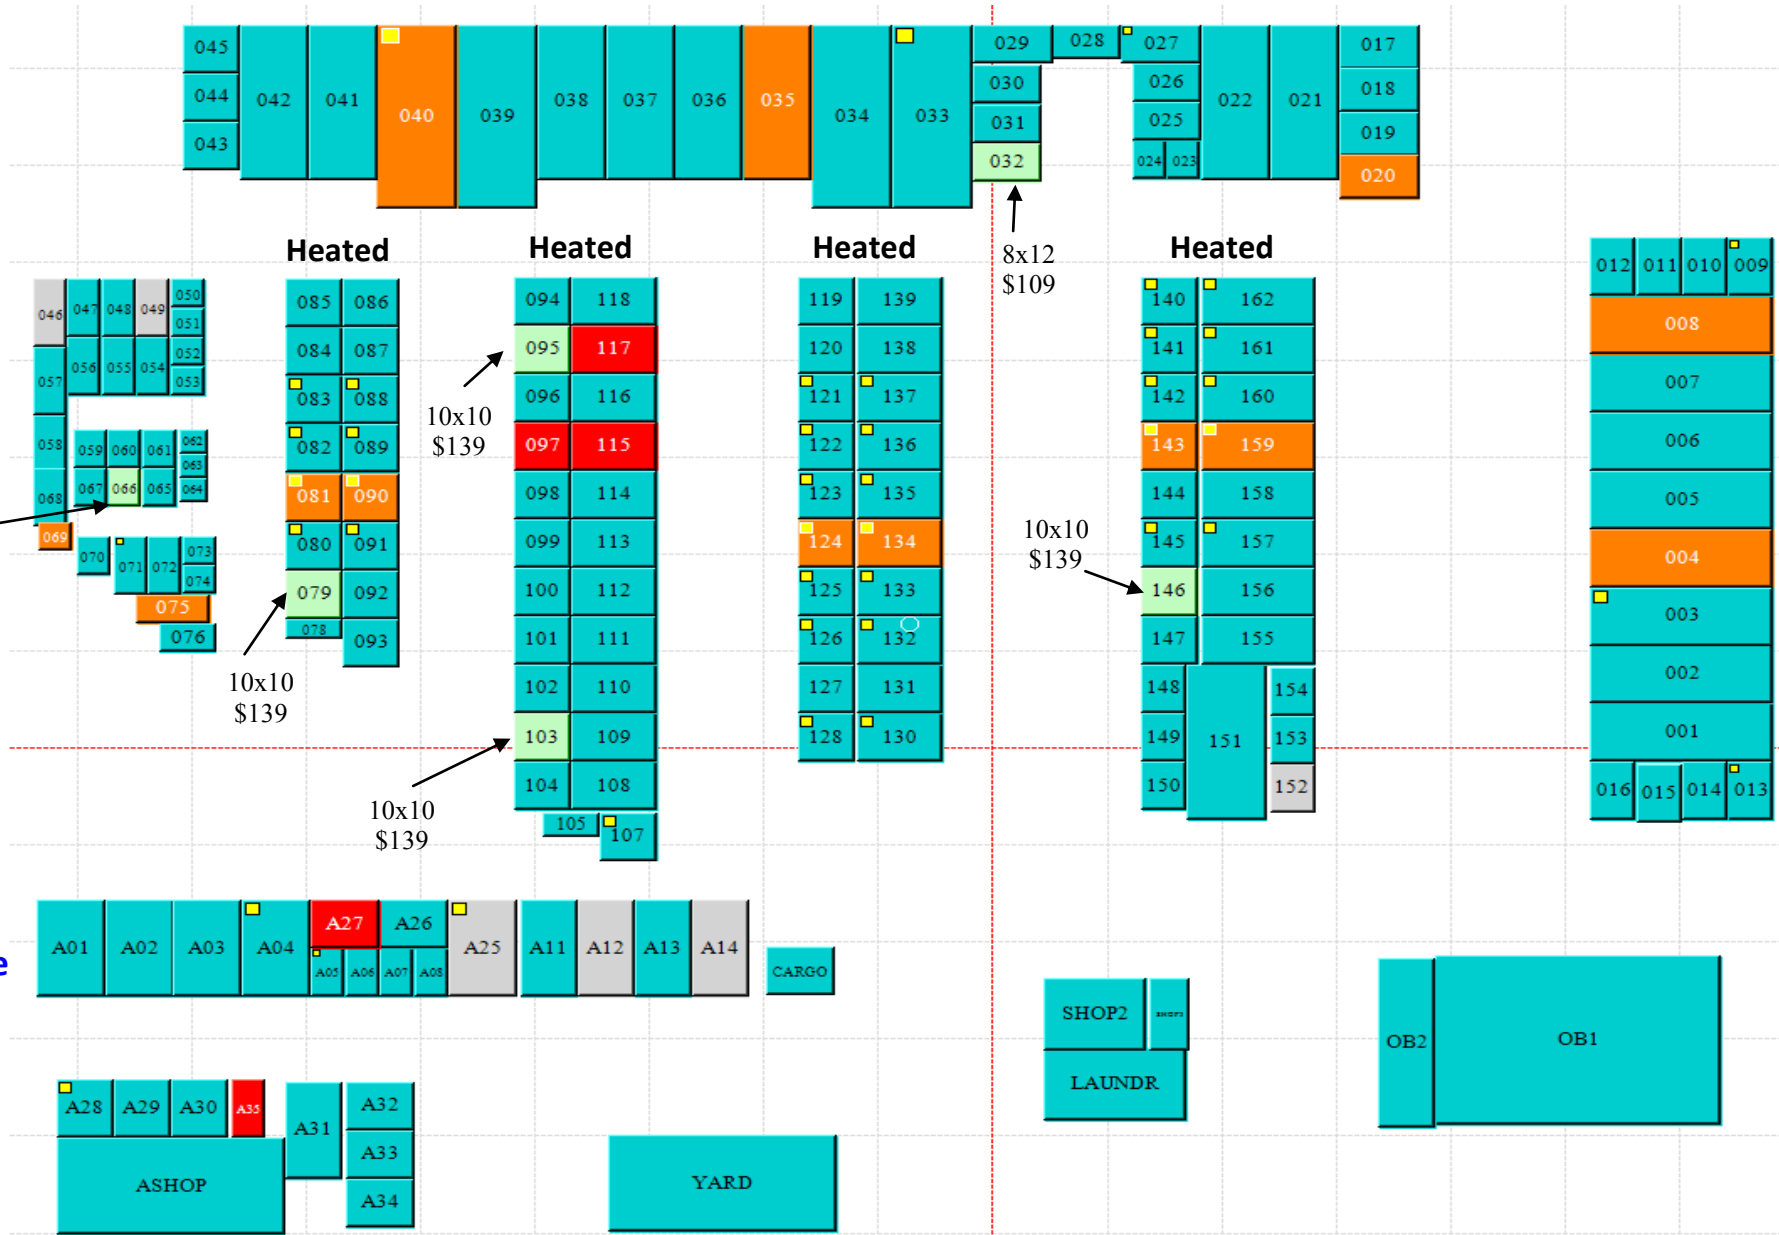

Nestucca Ridge Storage

(503) 965-RENT (7368)

\$50 Security Deposit on all units

= Available = Soon to be Available

Airport Annex Facility*

***Leak disclosure required for all units in this building**

06/15/2018