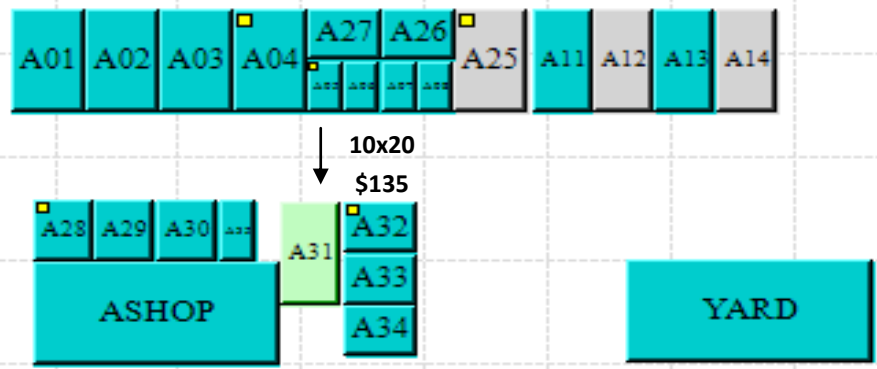

Nestucca Ridge Storage

(503) 965-RENT (7368)

Available = Available Soon to be Available = Soon to be Available

\$50 Security Deposit on all units

Airport Annex Facility*
*Leak Disclosure required for all units in the west building