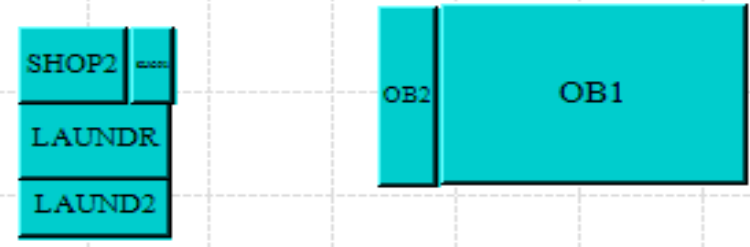

Nestucca Ridge Storage

(503) 965-RENT (7368)

Available = Available Soon to be Available = Soon to be Available

\$50 Security Deposit on all units

Airport Annex Facility*
*Leak Disclosure required for all units in the west building