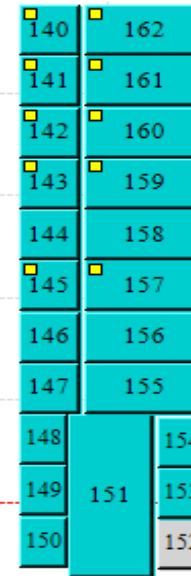

# Nestucca Ridge Storage

(503) 965-RENT (7368)

= Available     = Soon to be Available

**\$50 Security Deposit on all units**

6x6  
\$74

Heated

Heated

Heated

Heated

10x20  
With  
Shelves  
\$225

10x15  
\$174

Airport Annex Facility\*

\*Leak Disclosure required for all units in the west building

12x20  
\$110

11/09/2018