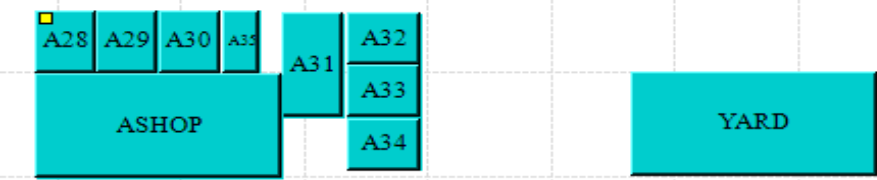

# Nestucca Ridge Storage

(503) 965-RENT (7368)

= Available     = Soon to be Available

**\$50 Security Deposit on all units**

6x8  
\$74

Airport Annex Facility\*  
\*Leak Disclosure required for all units in the west building