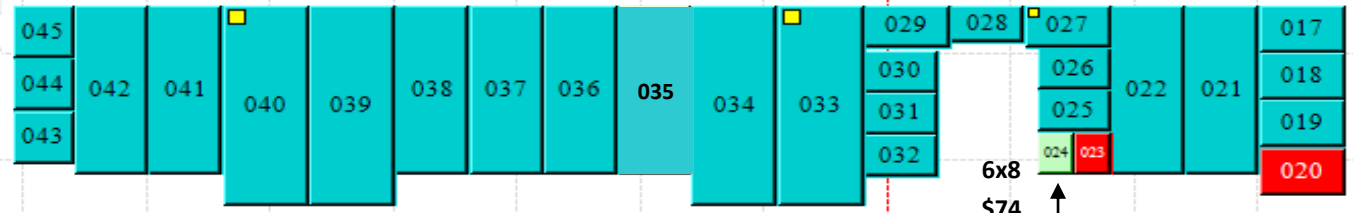

# Nestucca Ridge Storage

(503) 965-RENT (7368)

= Available     = Soon to be Available

**\$50 Security Deposit on all units**

6x8  
\$74

Airport Annex Facility\*  
\*Leak Disclosure required for all units in the west building