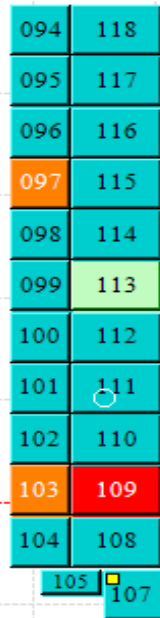

# Nestucca Ridge Storage

(503) 965-RENT (7368)

= Available     = Soon to be Available

**\$50 Security Deposit on all units**

6x6  
\$74

Heated

Heated

Heated

Heated

10x20  
With  
Shelves  
\$225

10x15  
\$174

Airport Annex Facility\*

\*Leak Disclosure required for all units in the west building

12x20  
\$110

11/09/2018