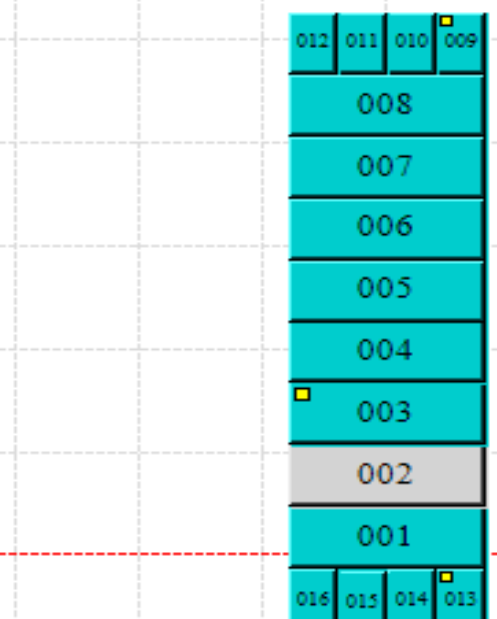

Nestucca Ridge Storage

(503) 965-RENT (7368)

Available = Available Soon to be Available = Soon to be Available

\$50 Security Deposit on all units

Airport Annex Facility*
*Leak Disclosure required for all units in the west building